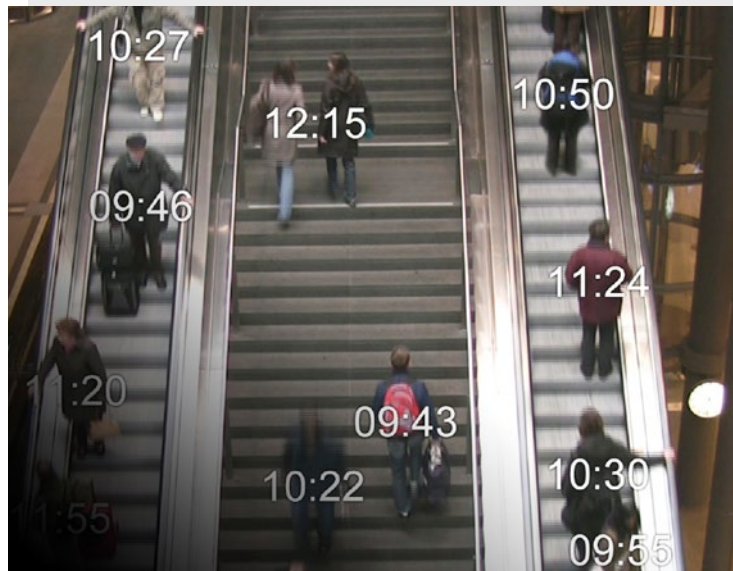

BRIEFCAM BOOSTS SECURITY AND EFFICIENCY AT INTERNATIONAL US AIRPORT

THE CHALLENGE

Austin-Bergstrom International Airport (ABIA) is a Class C international airport serving the Greater Austin metropolitan area. Covering 4,242 acres, ABIA provides service to 15 airlines and 48 destinations in the US, Canada, Mexico and Europe, alongside managing business, retail, ground transportation, parking and many other functions.

The airport uses Genetec’s Security Center platform, installed by Convergent Technologies. The airport receives video footage from hundreds of cameras deployed across the airport, requiring a solution to address the challenge of how to quickly review and analyze hours of video, and how to turn the video data into useful information.

Bryan Moore
ABIA, Telecommunications Supervisor

THE RESULTS

EASE OF USE

BriefCam is seamlessly integrated into the airports Genetec VMS, and is accessible at the click of a tab.

IMPROVED EFFICIENCY

An hour of video is viewed in a minute, freeing airport staff to focus on other important tasks.

In addition, BriefCam transform the huge amounts of video data ABIA generates daily into useful and actionable information for optimizing operations across the airport, such as quantifying the number of cars entering specific parking lots, and identifying passenger flow issues throughout the terminals.